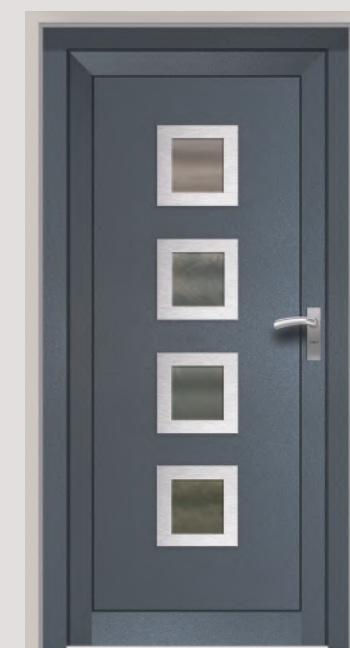

IN 2

WHITE
RAL 9016, RAL 9003

NUSSBAUM
2178007-1167

GOLDEN OAK
2178001-1167

ANTRACITGRAU GLATT
701605-8083

BRAV **THERM**