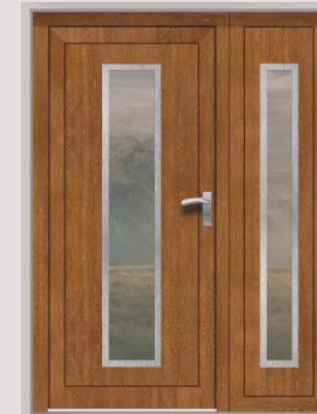

GOLDEN OAK
2178001-1167