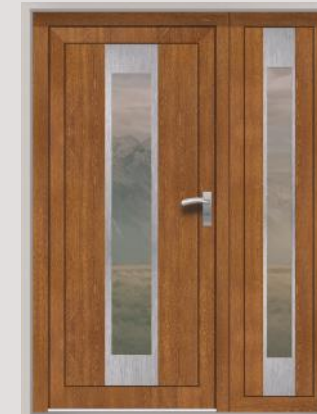

WHITE
RAL 9016, RAL 9003

NUSSBAUM
2178007-1167

GOLDEN OAK
2178001-1167

ANTRACITGRAU GLATT
701605-8083

IN 16/2

WHITE
RAL 9016, RAL 9003

NUSSBAUM
2178007-1167

GOLDEN OAK
2178001-1167