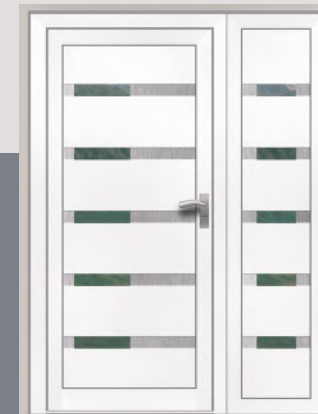

WHITE
RAL 9016, RAL 9003